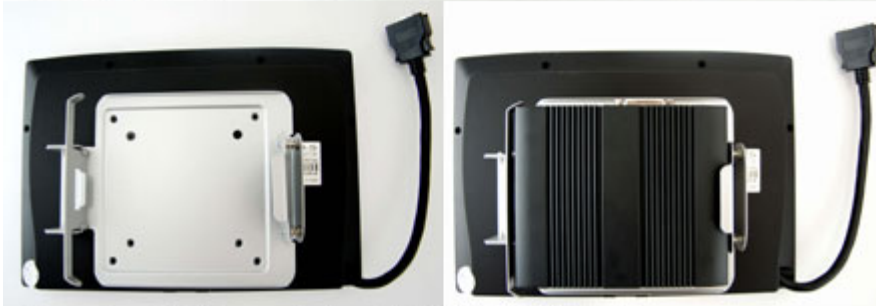

999.00 EUR
incl. 19% VAT, plus [shipping](#)

- VESA 75/100

CARTFT.COM

Example : QBOX mounted on CTF840-SH TFT display

This mounting adapter allows fixation on a surface or on rear side of a display with VESA 75mm or 100mm holes.